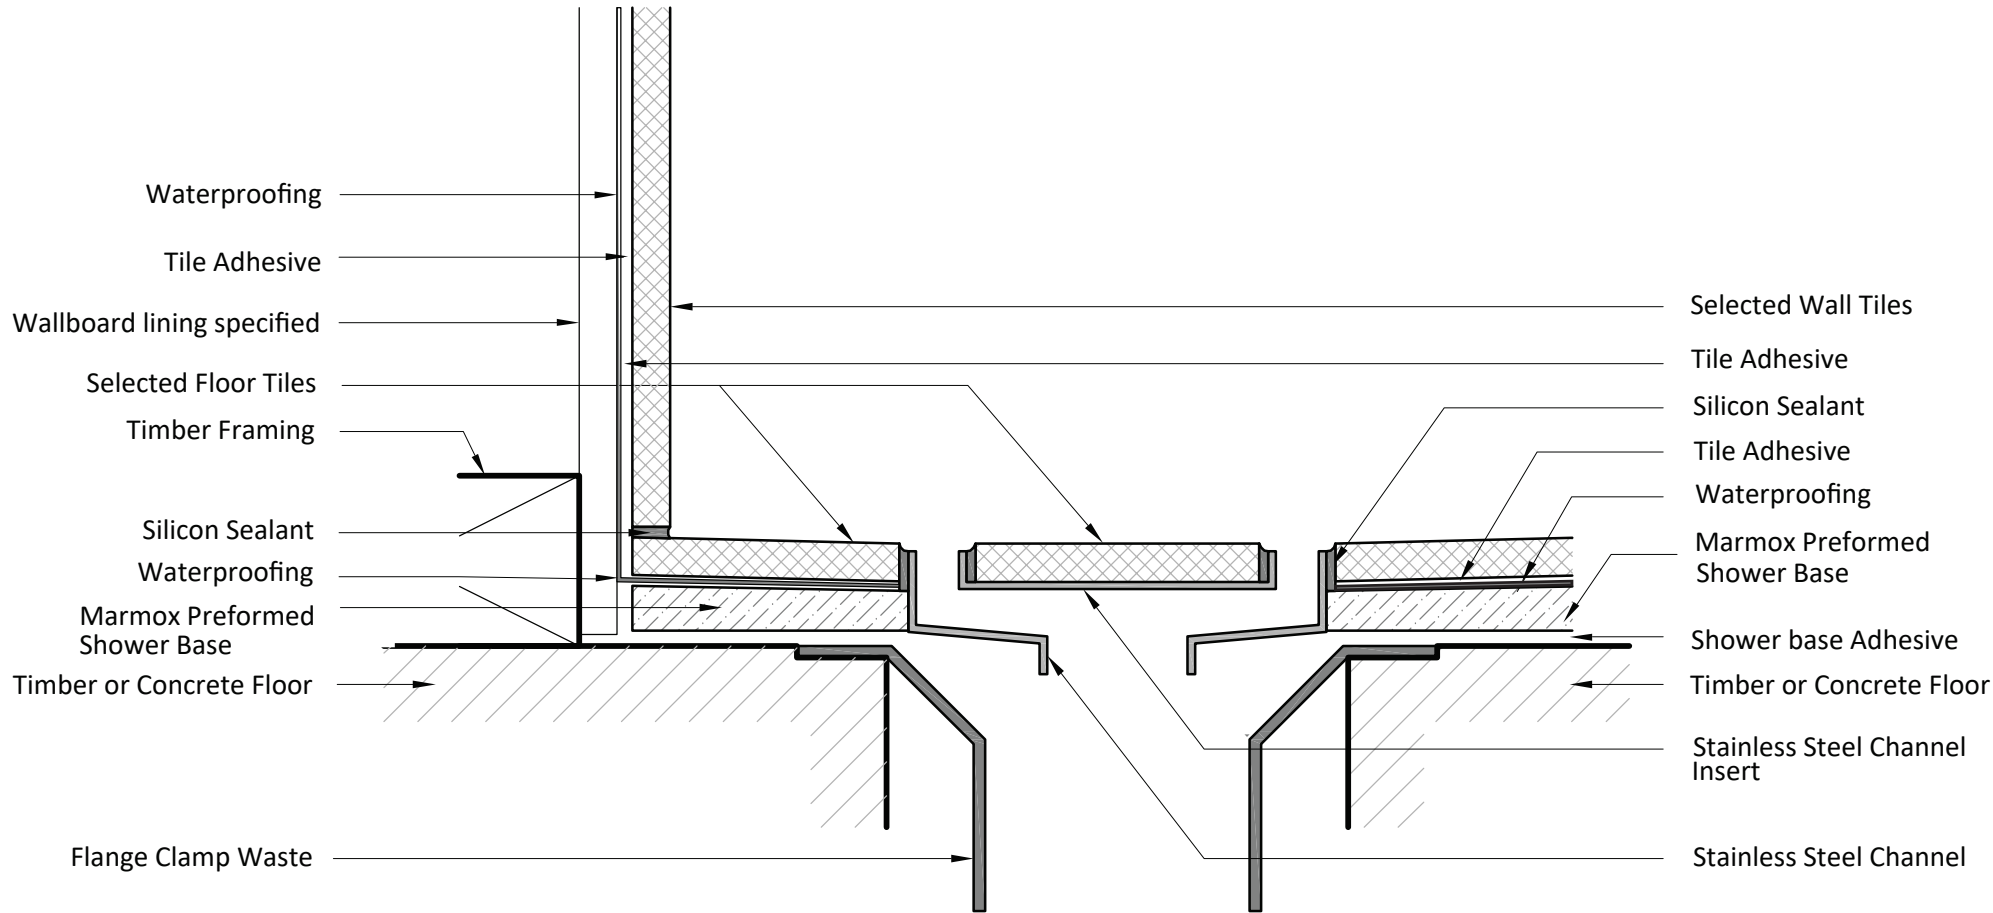

Cross Sections - Shower System

Channel Drain (Floor to Wall Junction)

Scale - 1 : 2
Date: 10/06/2021

Detail
M04