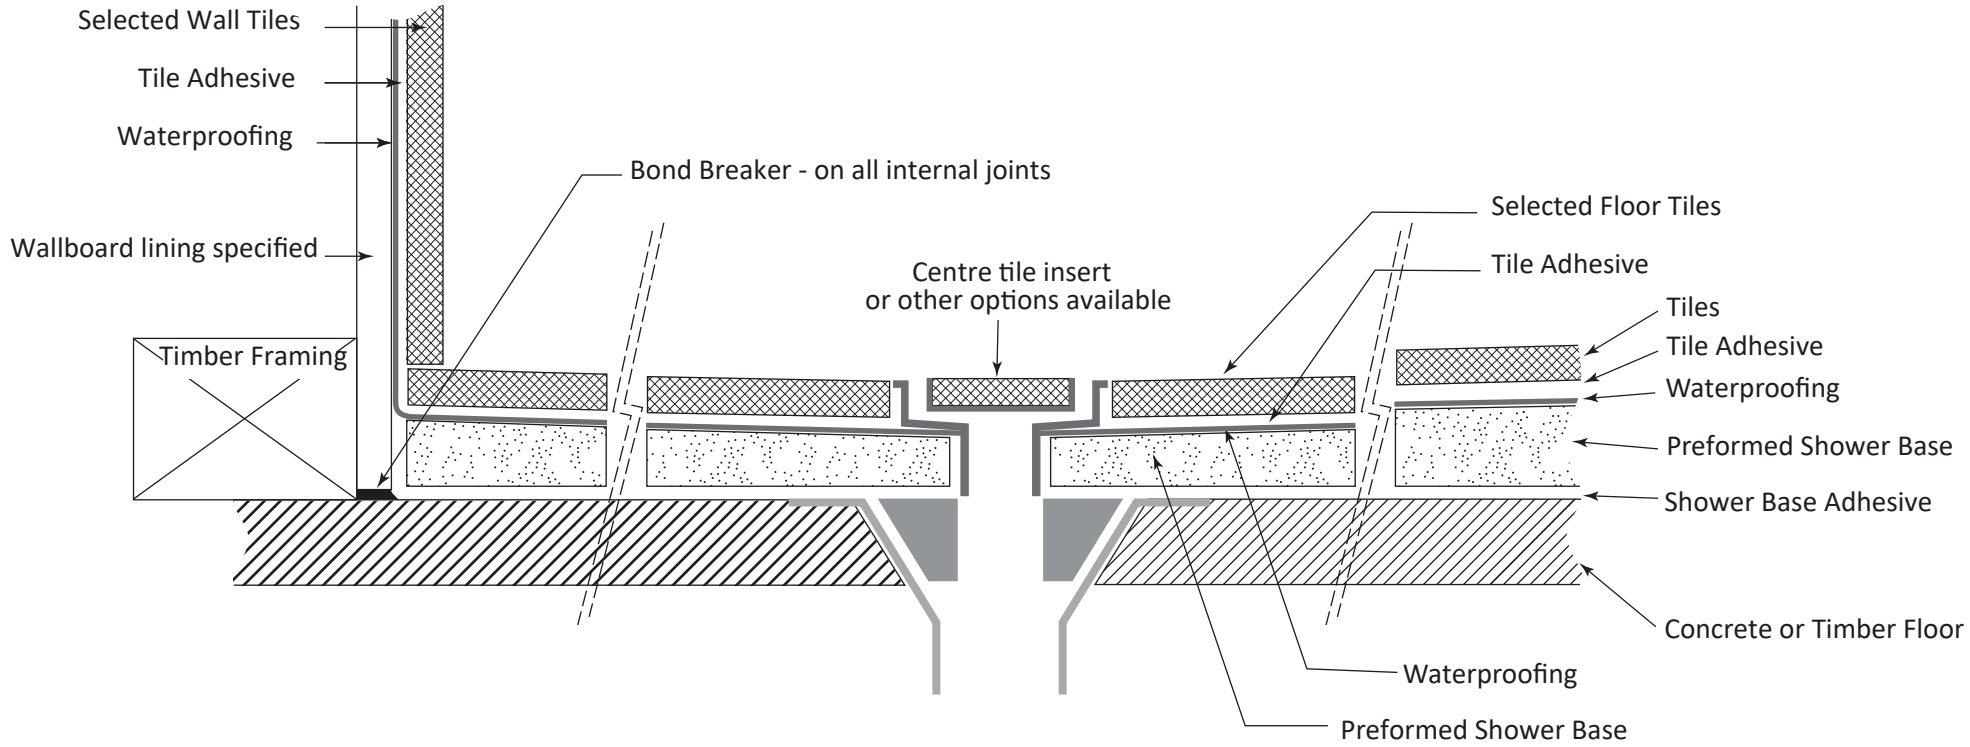

Cross Sections - Shower System

Centre Drain or Off Centre Drain

Scale - 1 : 2
 Date: 10/06/2021

Detail
 M02