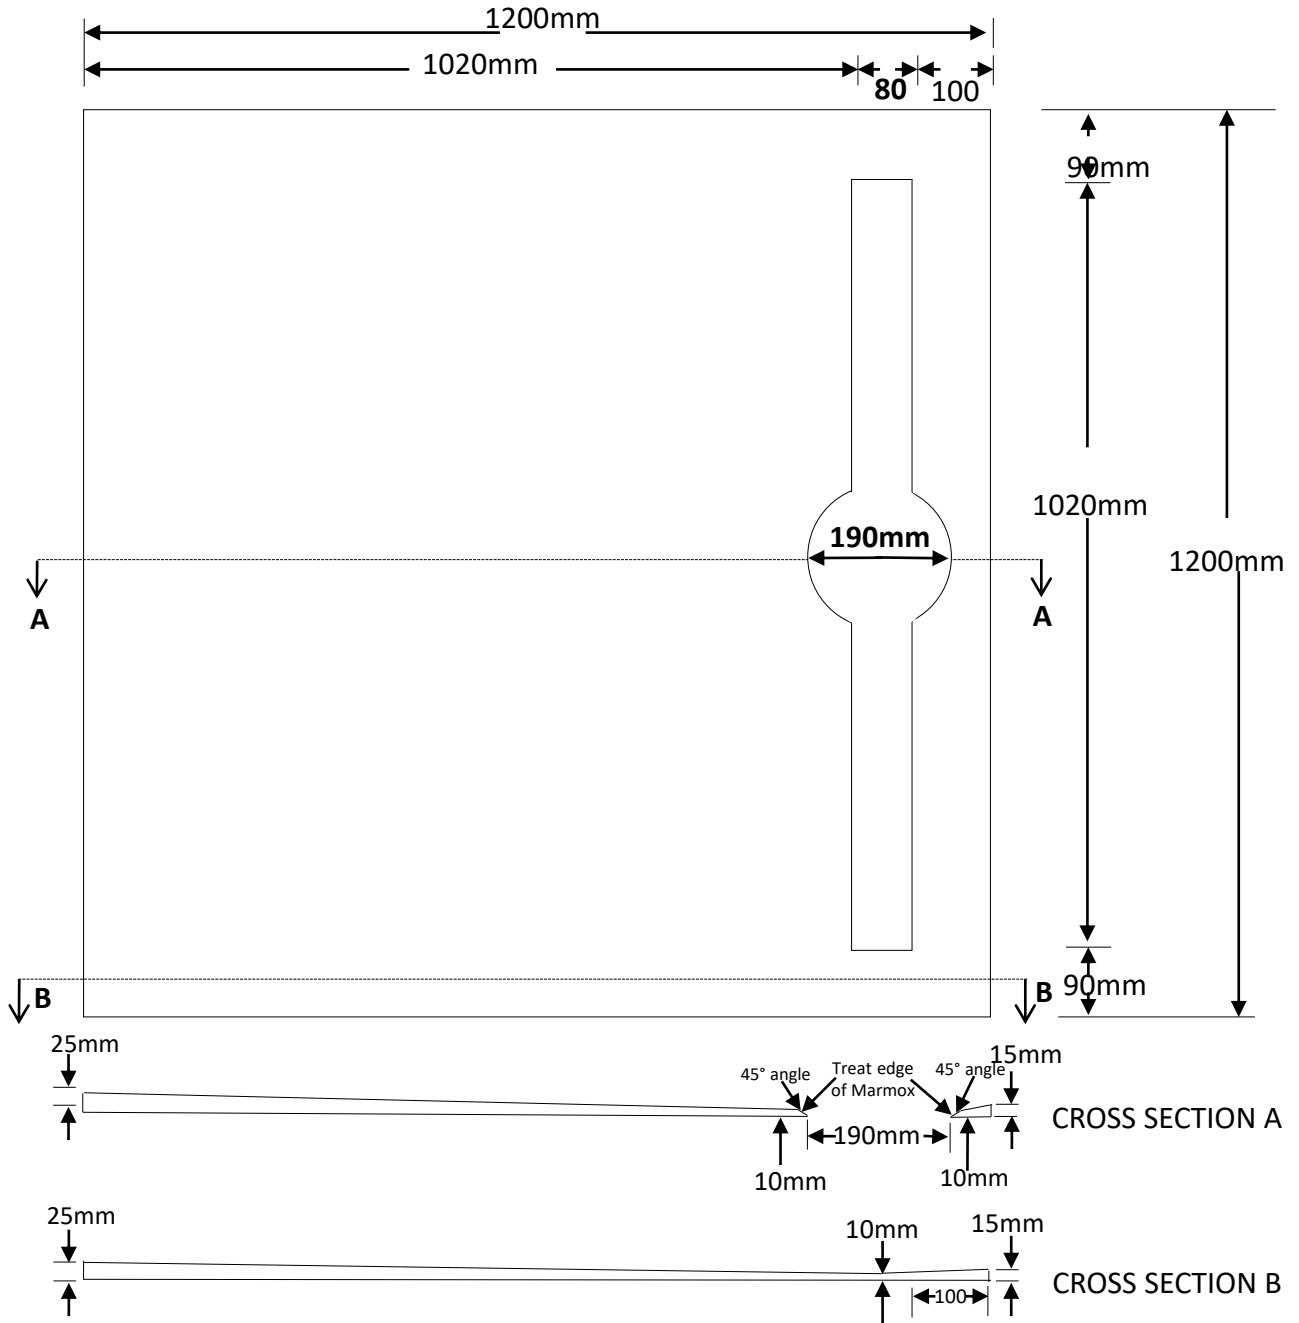

Channel Drain

1200mm x 1200mm

Code: MXPST 1.2 -1.2 TDTV

Top View

1200mm x 1200mm

Code: MXPST 1.2 -1.2 TDTV

Bottom View