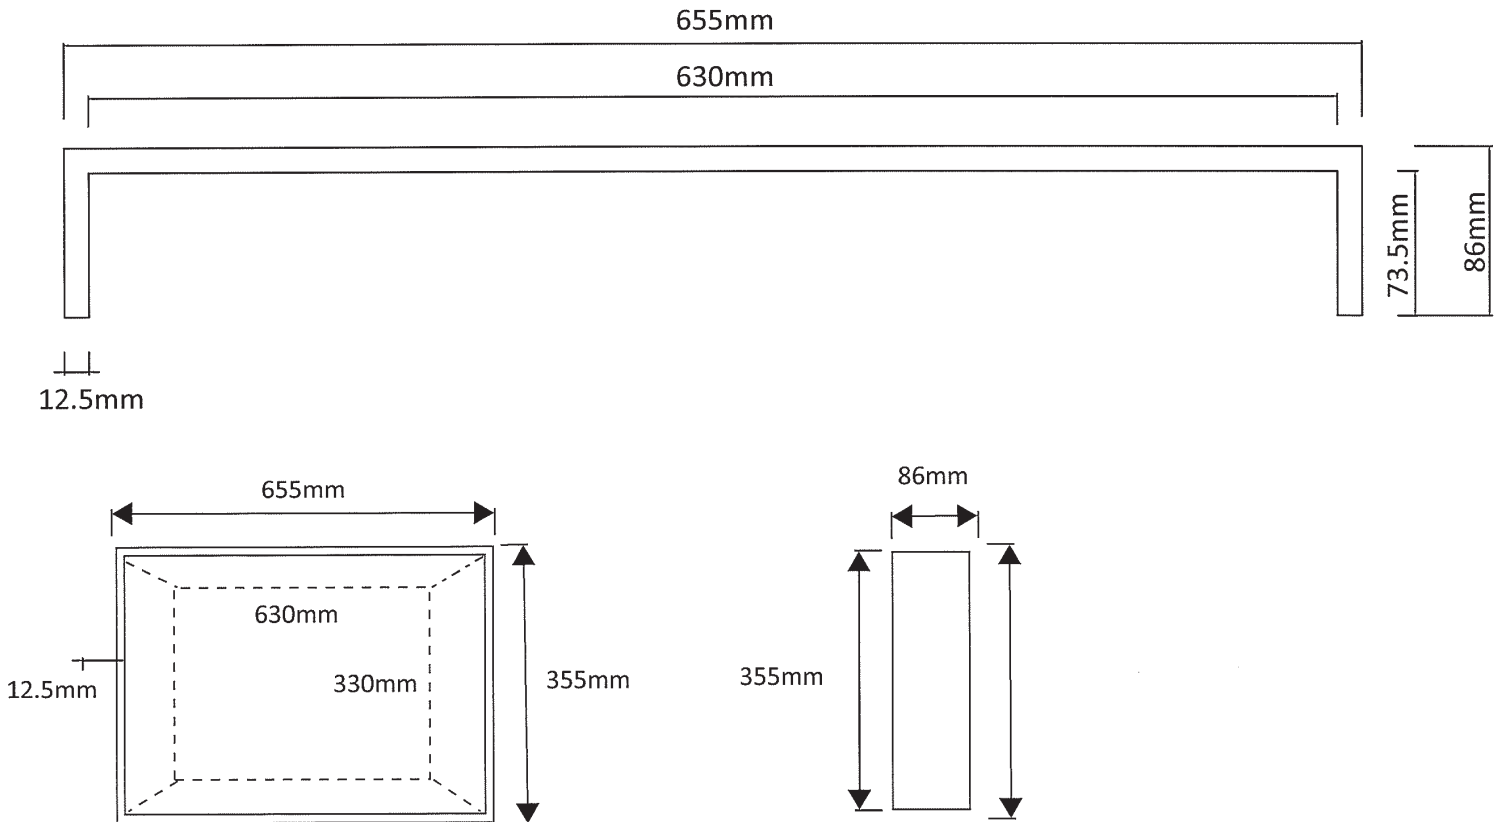

SHOWER NICHE - 630mm x 330mm (inside dimensions)

External dimensions: 655 x 355mm

Packers : 1 packer included with this size.