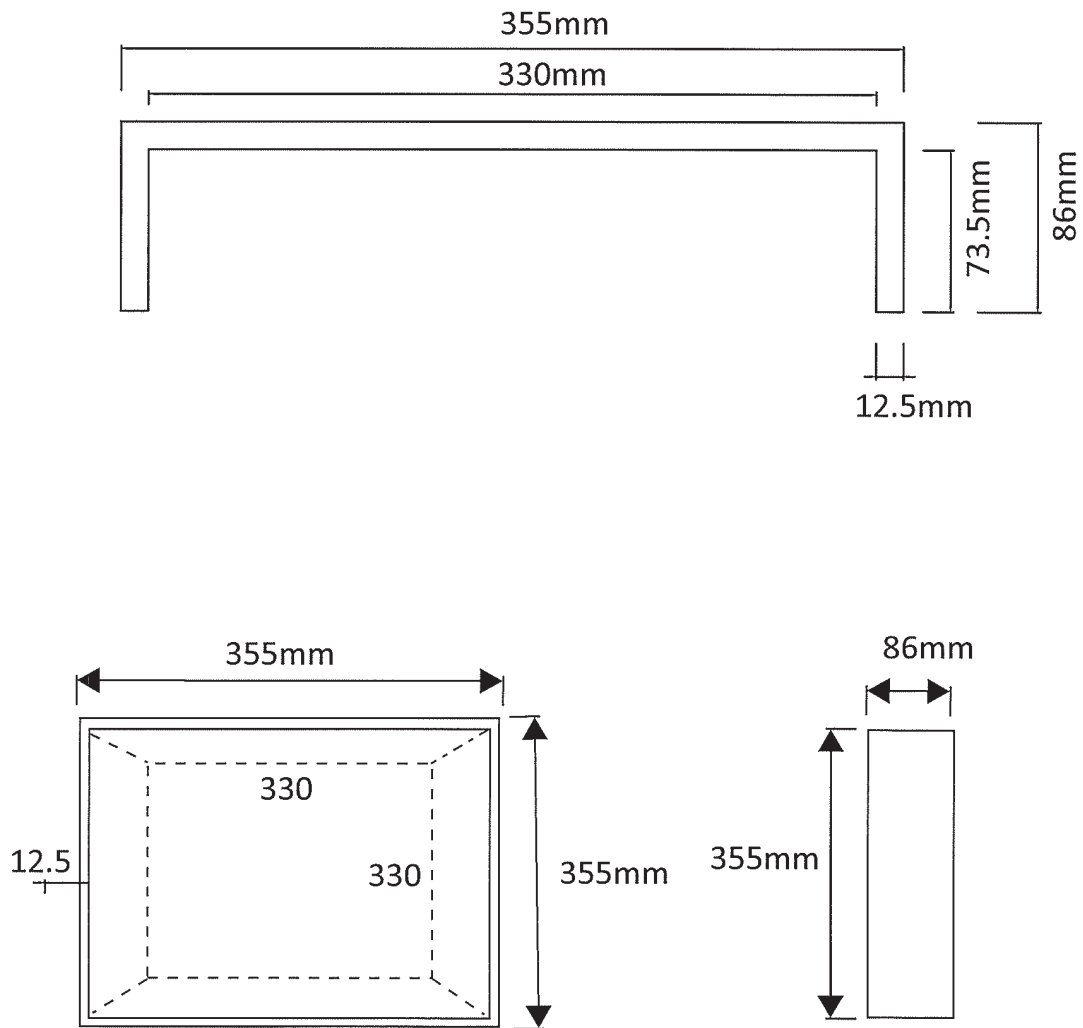

SHOWER NICHE - 330mm x 330mm (inside dimensions)

External dimensions: 355 x 355mm