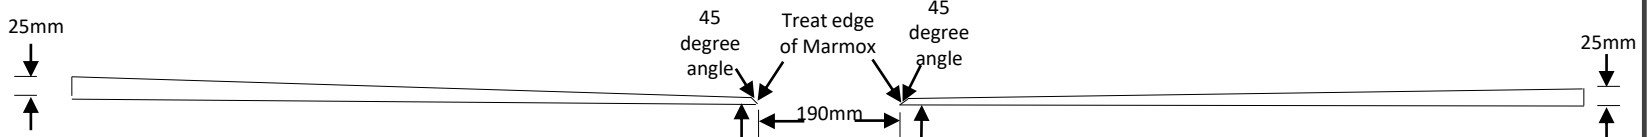

1m x 2m CD

1000mm x 2000mm

Code: MXPST 1.0 -2.0 CD

Top View

CROSS SECTION A

CROSS SECTION B

Bottom View