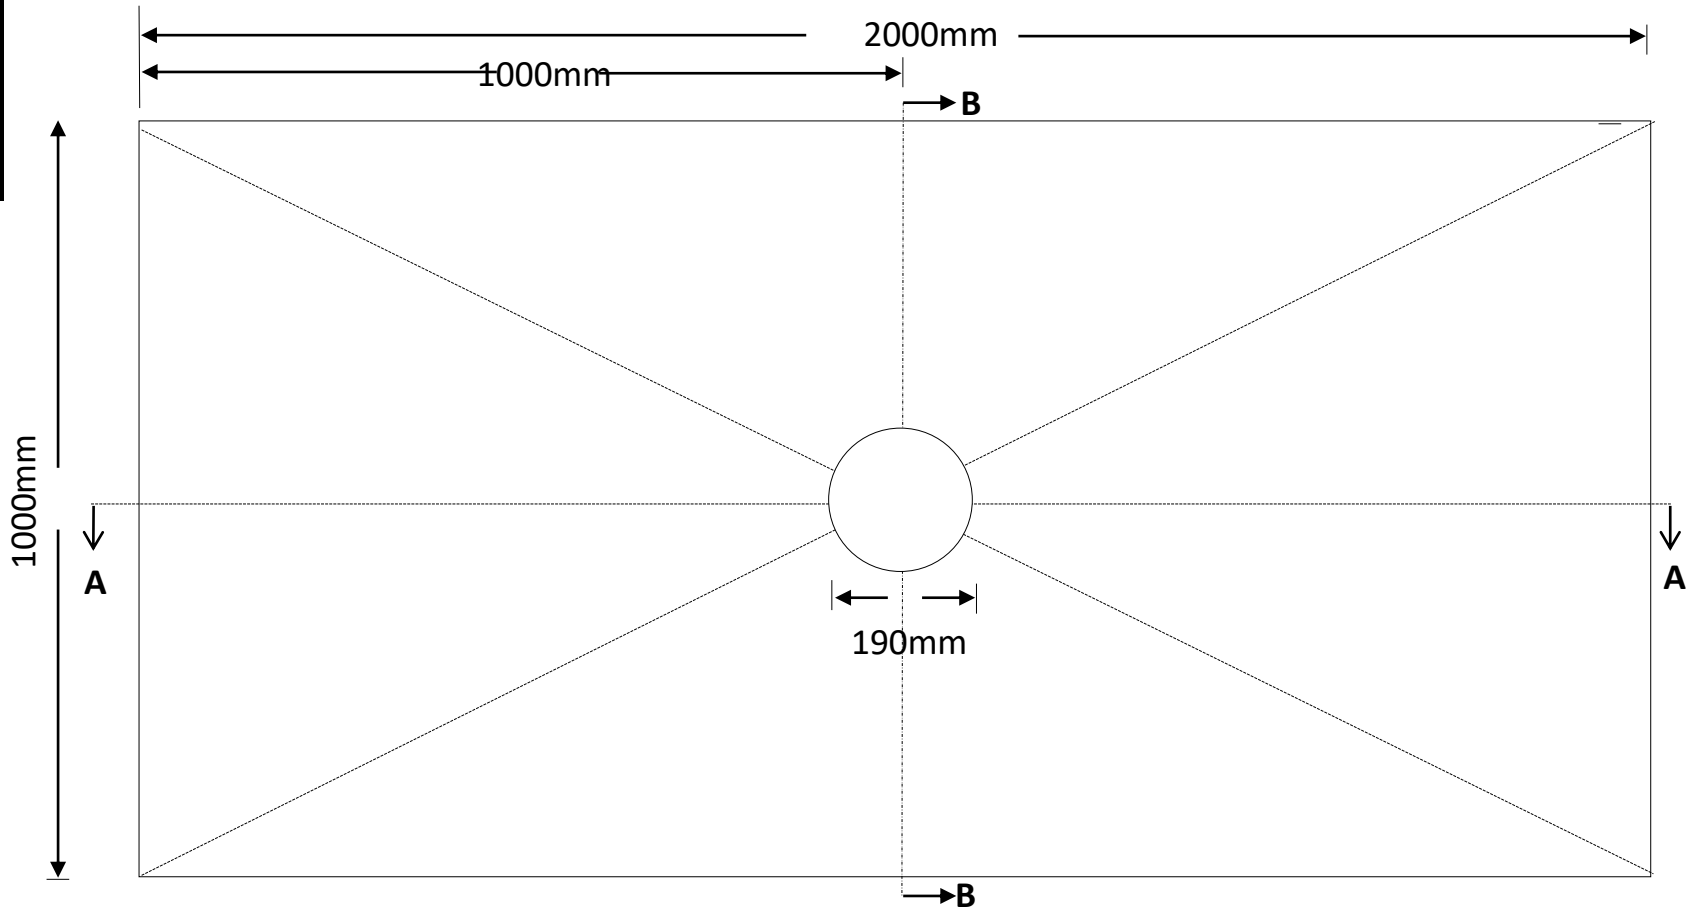

1m x 2m CD

1000mm x 2000mm

Code: MXPST 1.0 -2.0 CD

Top View

CROSS SECTION A

CROSS SECTION B

Bottom View