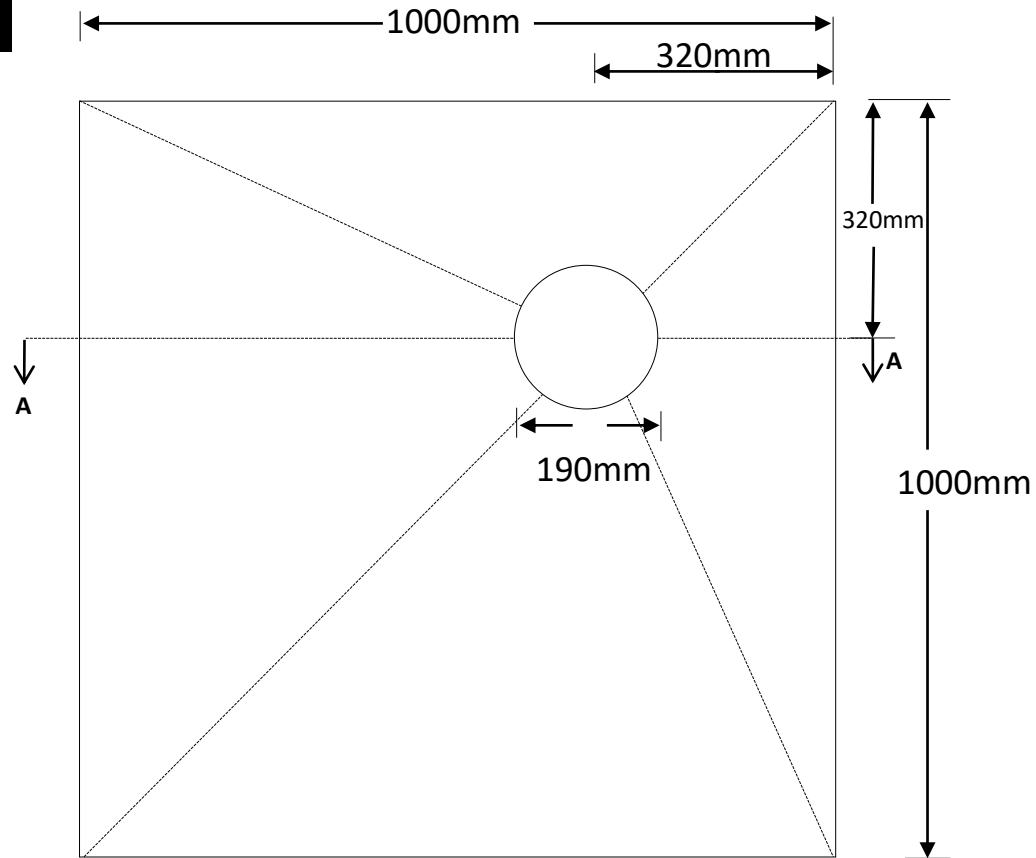

Offset Drain

1000mm x 1000mm

Code: MXPST 1.0 -1.0 OFF

Top View

CROSS SECTION A

Bottom View