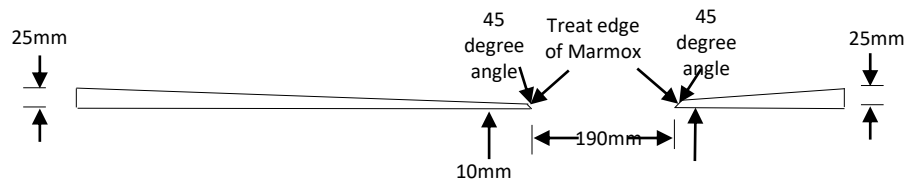

Offset Drain

1000mm x 1000mm

Code: MXPST 1.0 -1.0 OFF

Top View

CROSS SECTION A

Bottom View