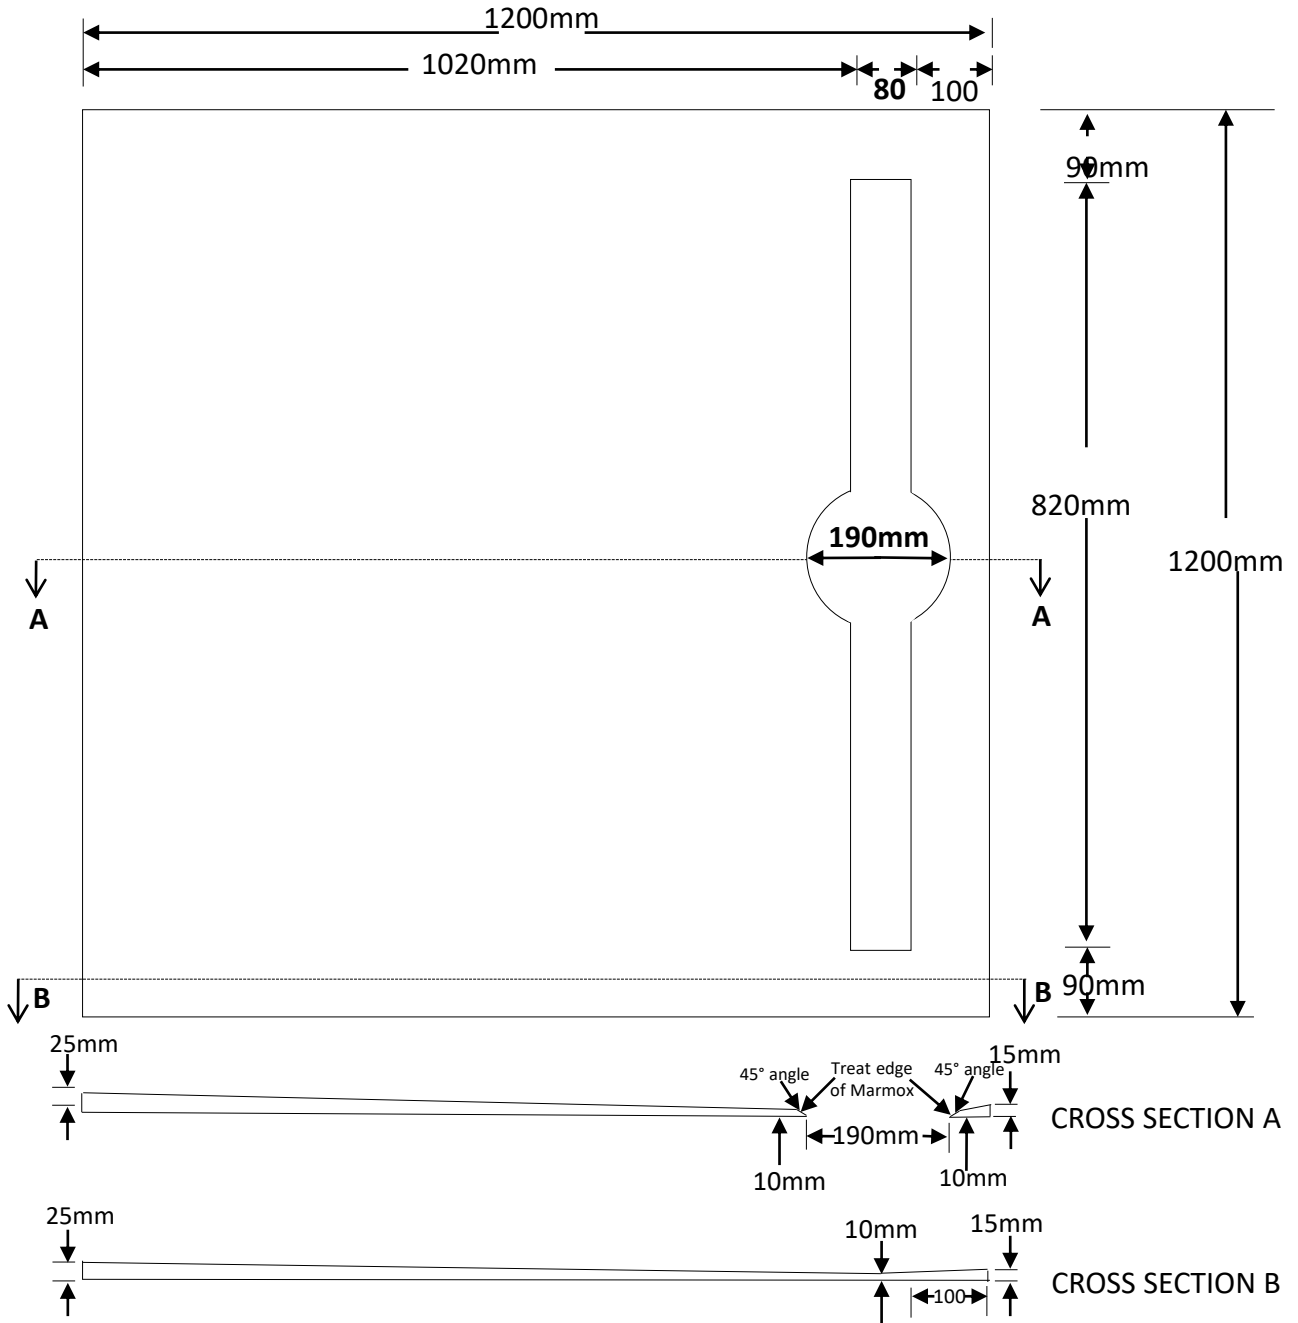

Channel Drain

1200mm x 1200mm

Code: MXPST 1.2 -1.2 TDTV

Top View

1200mm x 1200mm

Code: MXPST 1.2 -1.2 TDTV

Bottom View