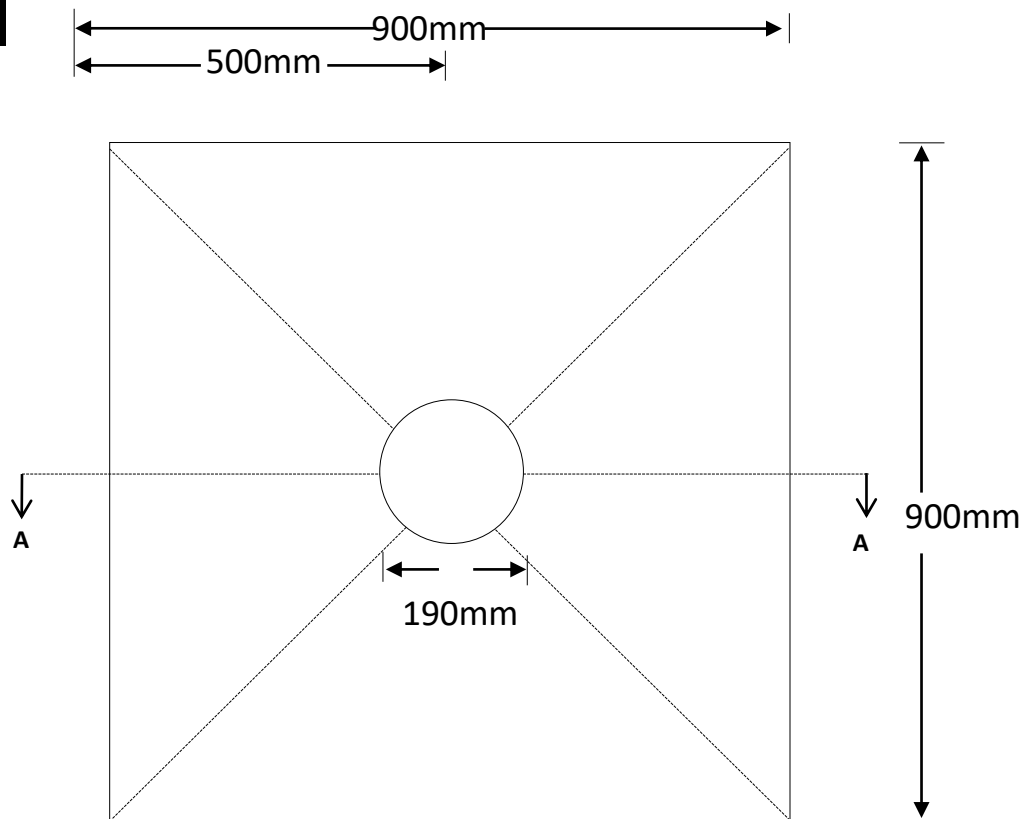

0.9m x 0.9m CD

900mm x 900mm

Code: MXPST 0.9 -0.9 CD

Top View

CROSS SECTION A

Bottom View