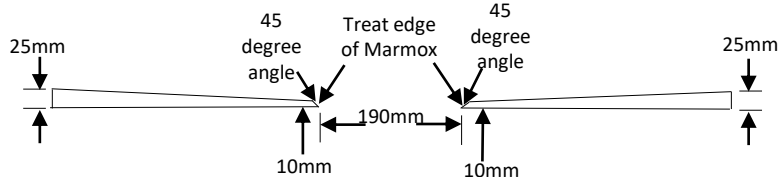

0.9m x 0.9m CD

900mm x 900mm

Code: MXPST 0.9 -0.9 CD

Top View

CROSS SECTION A

Bottom View