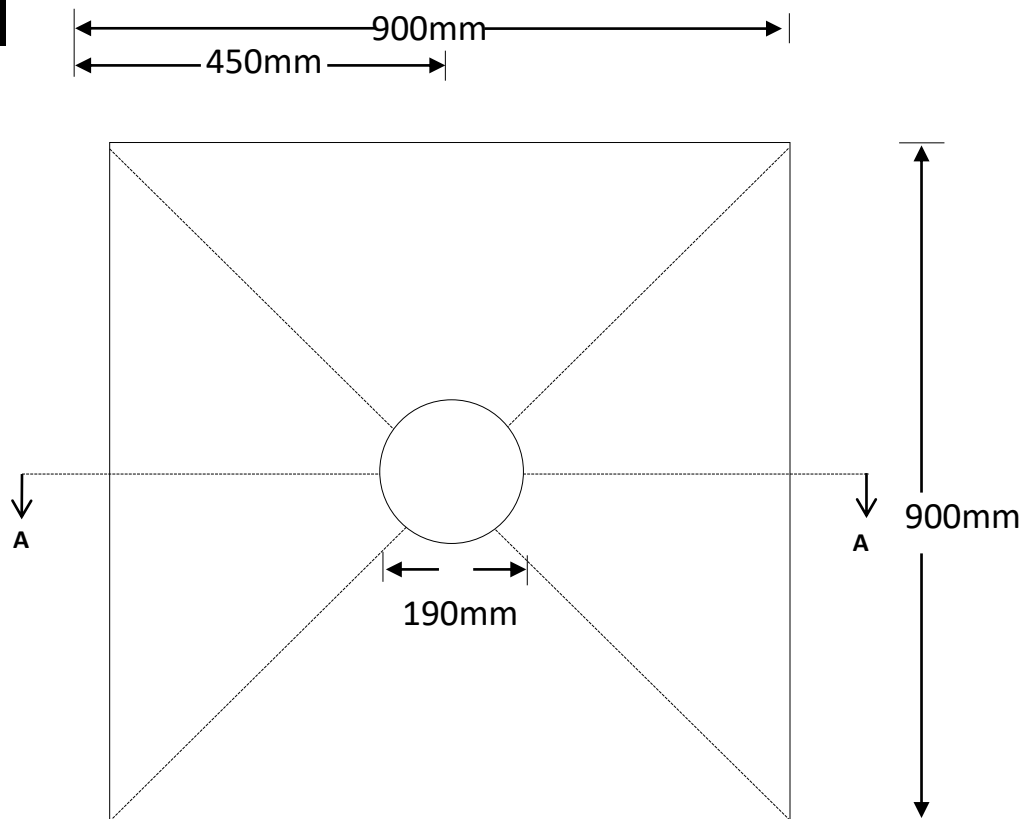

# 0.9m x 0.9m CD

900mm x 900mm

Code: MXPST 0.9 -0.9 CD

## Top View

CROSS SECTION A

## Bottom View