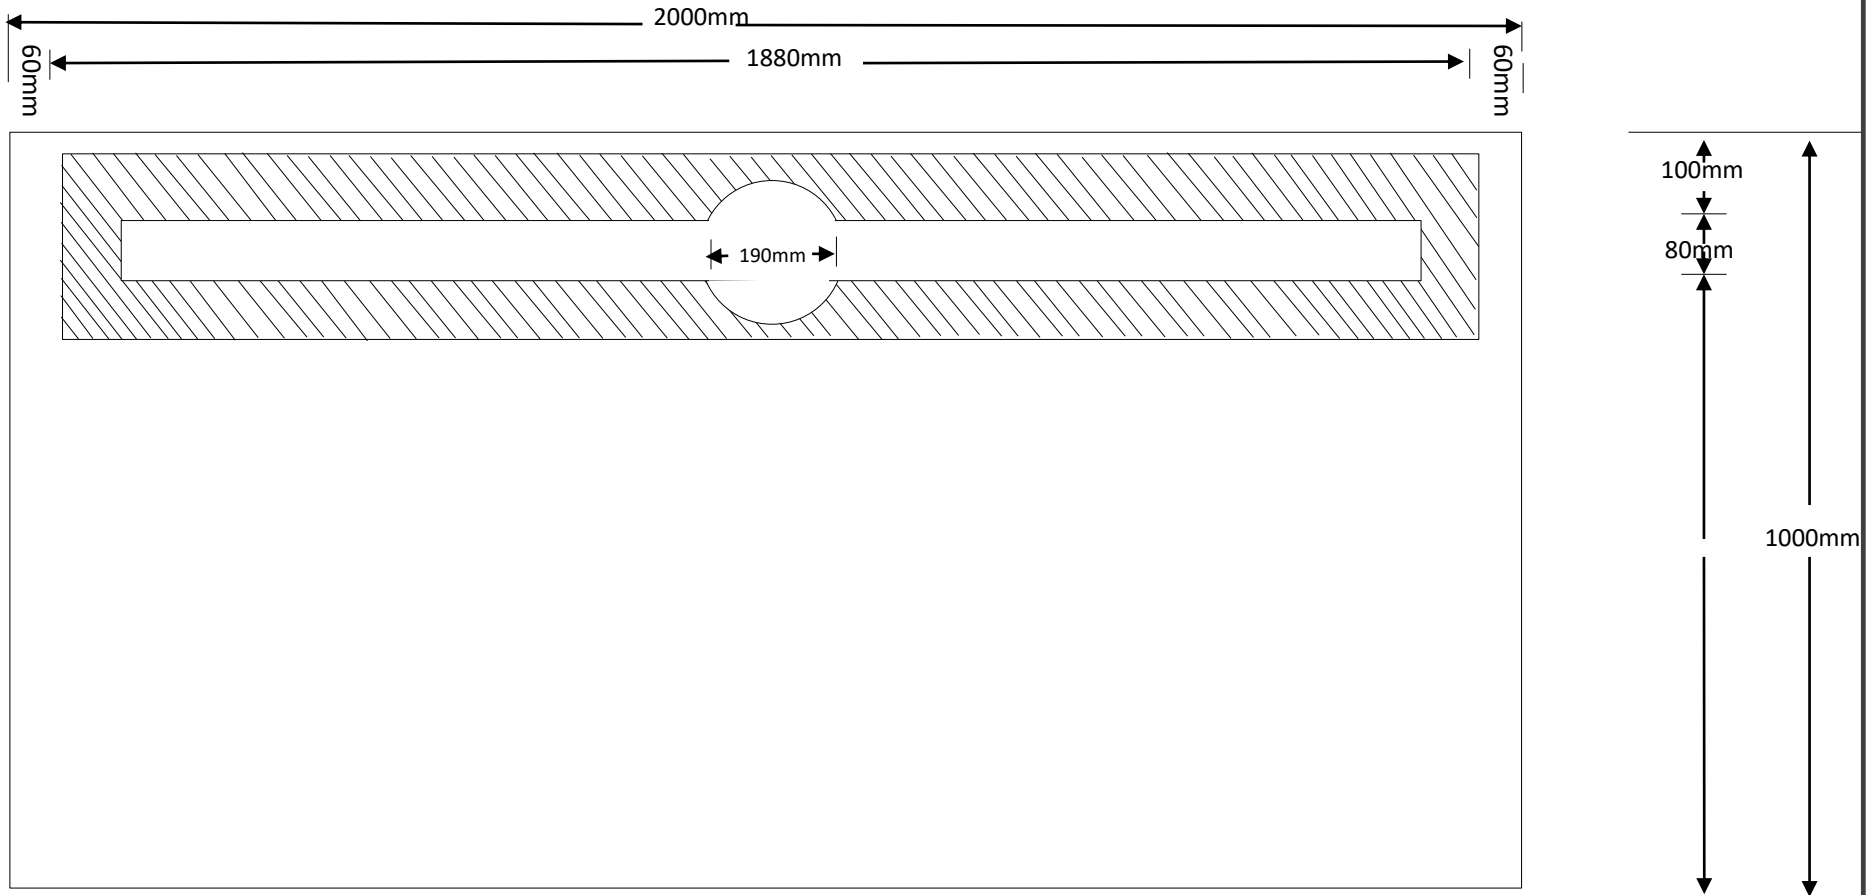

# Channel Drain

1000mm x 2000mm

Code: MXPST 1.0 – 2.0 TDLT

Top view

Please note new dimensions

### Packers – 2 sizes

- ① 200mm x 80mm x 10mm
- ② 100mm x 80mm x 10mm

**DRAWING NOT TO SCALE**

**Channel drain – 1.0m x 2.0m**  
**Code: MXPST 1.0-2.0 TDLT**

**Bottom view**

**DRAWING NOT TO SCALE**