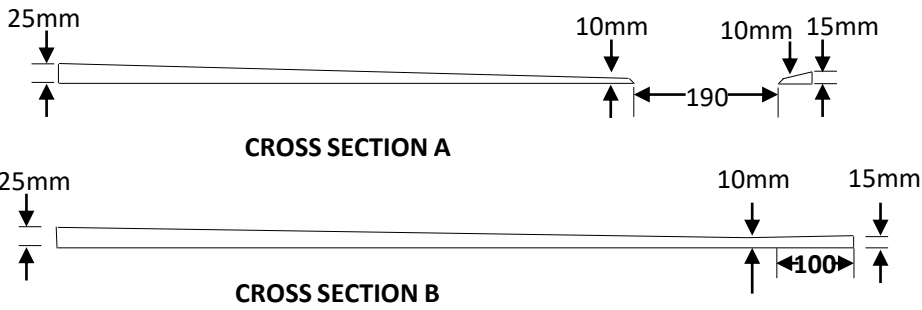

# Channel Drain

1000mm x 2000mm

Code: MXPST 1.0 – 2.0 TDLT

Top view

Please note new dimensions

### Packers – 2 sizes

- ① 200mm x 80mm x 10mm
- ② 100mm x 80mm x 10mm

**DRAWING NOT TO SCALE**

**Channel drain – 1.0m x 2.0m**  
**Code: MXPST 1.0-2.0 TDLT**

**Bottom view**

**DRAWING NOT TO SCALE**