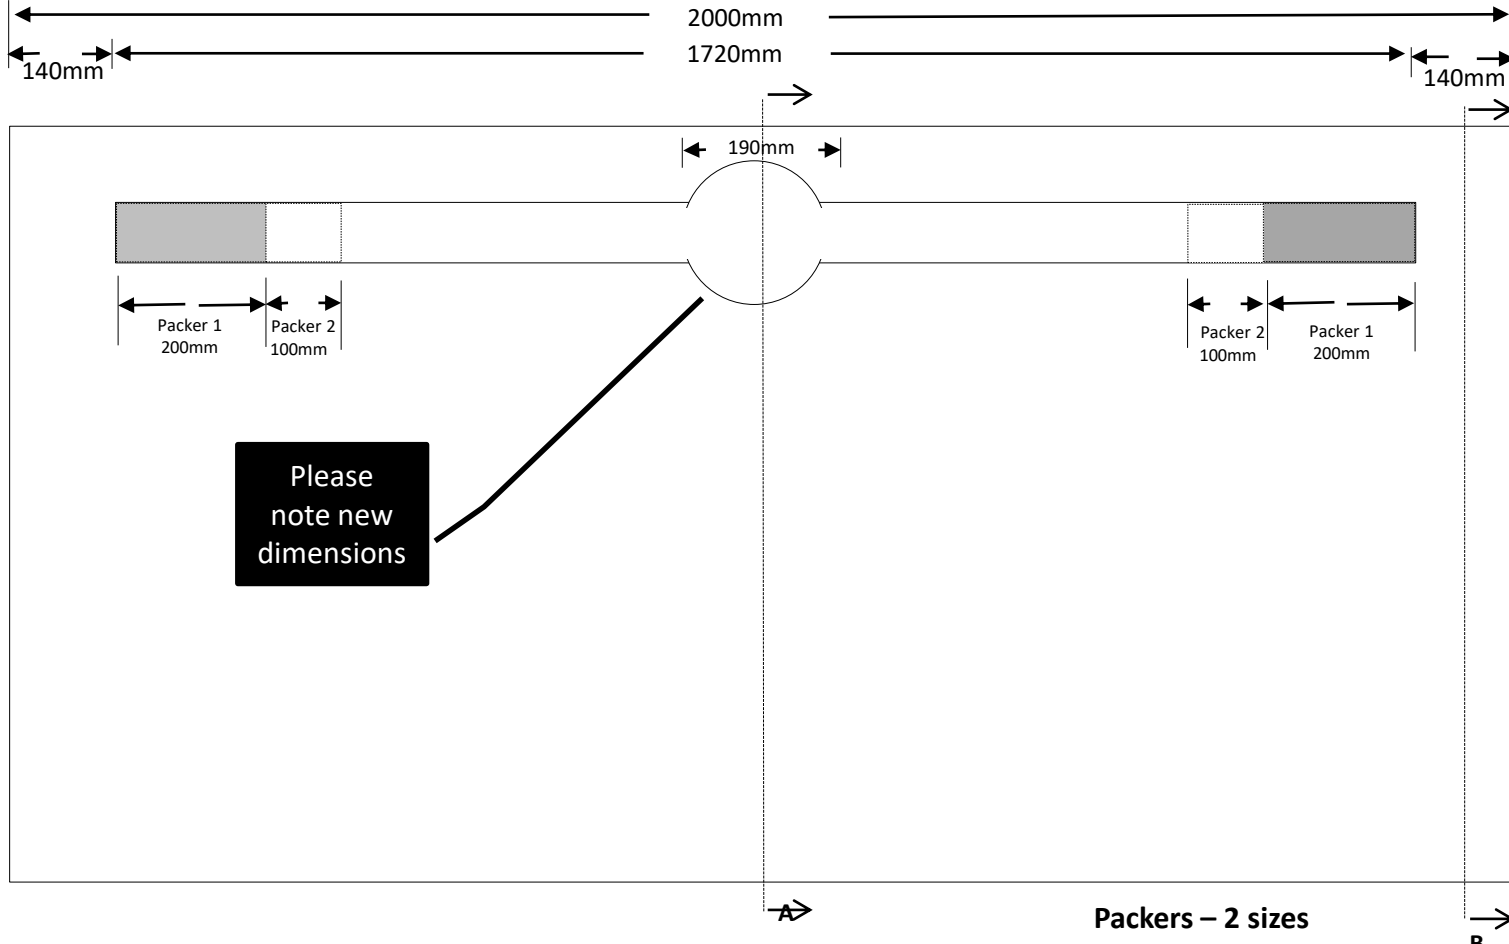

# Channel Drain

1000mm x 2000mm

Code: MXPST 1.0 – 2.0 TDLT

Top view

Please note new dimensions

### Packers – 2 sizes

- ① 200mm x 80mm x 10mm
- ② 100mm x 80mm x 10mm

**DRAWING NOT TO SCALE**

**Channel drain – 1.0m x 2.0m**  
**Code: MXPST 1.0-2.0 TDLT**

**Bottom view**

**DRAWING NOT TO SCALE**