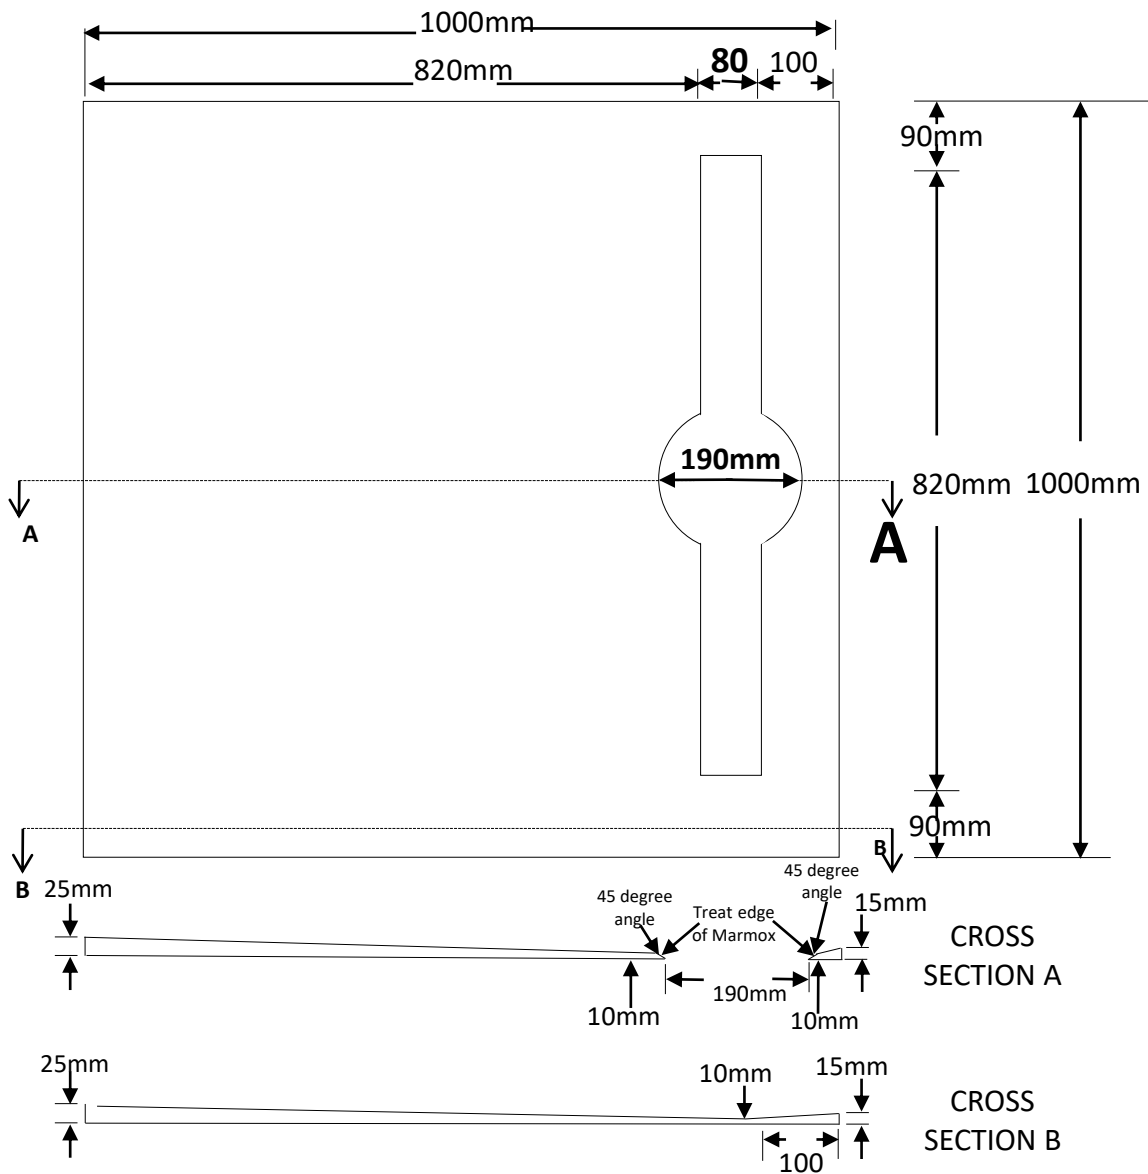

Channel Drain

1000mm x 1000mm

Code: MXPST 1.0 -1.0 TDTV

Top View

1000mm x 1000mm

Code: MXPST 1.0 -1.0 TDTV

Bottom View