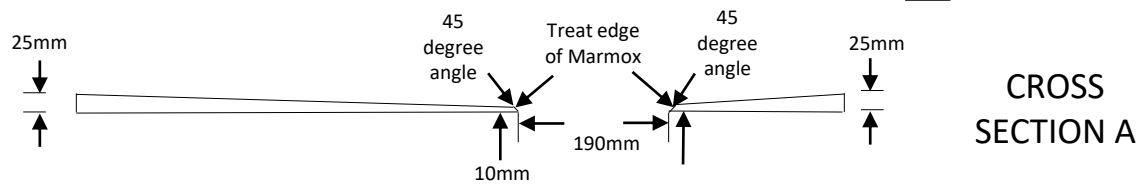

Offset Drain

1000mm x 1000mm

Code: MXPST 1.0 -1.0 OFF

Top View

Bottom View