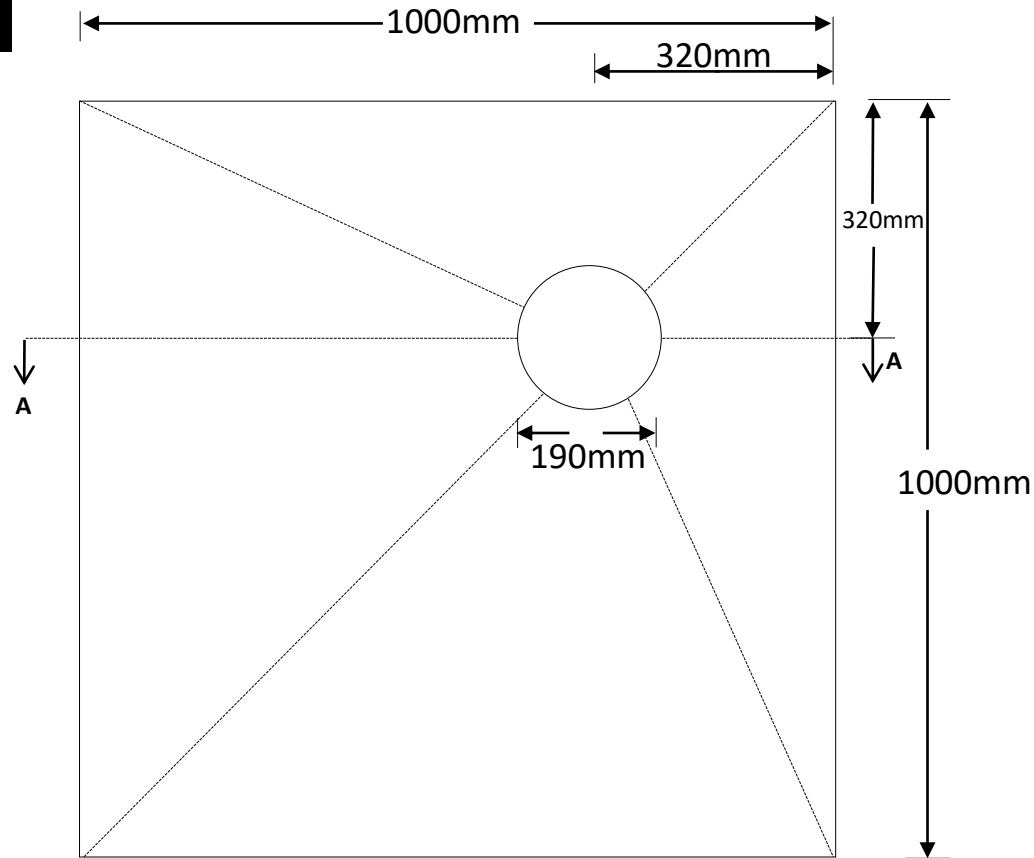

Offset Drain

1000mm x 1000mm

Code: MXPST 1.0 -1.0 OFF

Top View

Bottom View