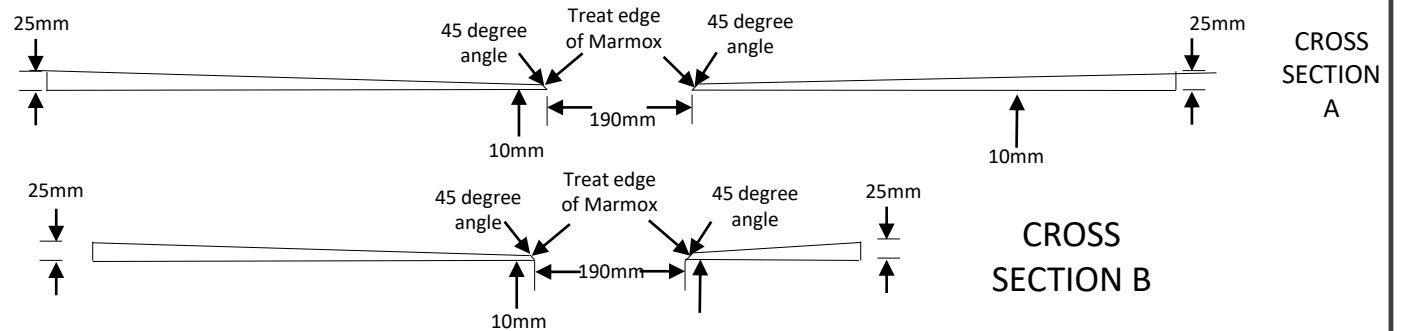

# Offset Drain

1000mm x 1500mm

Code: MXPST 1.0 -1.5 OFF

## Top View

## Bottom View