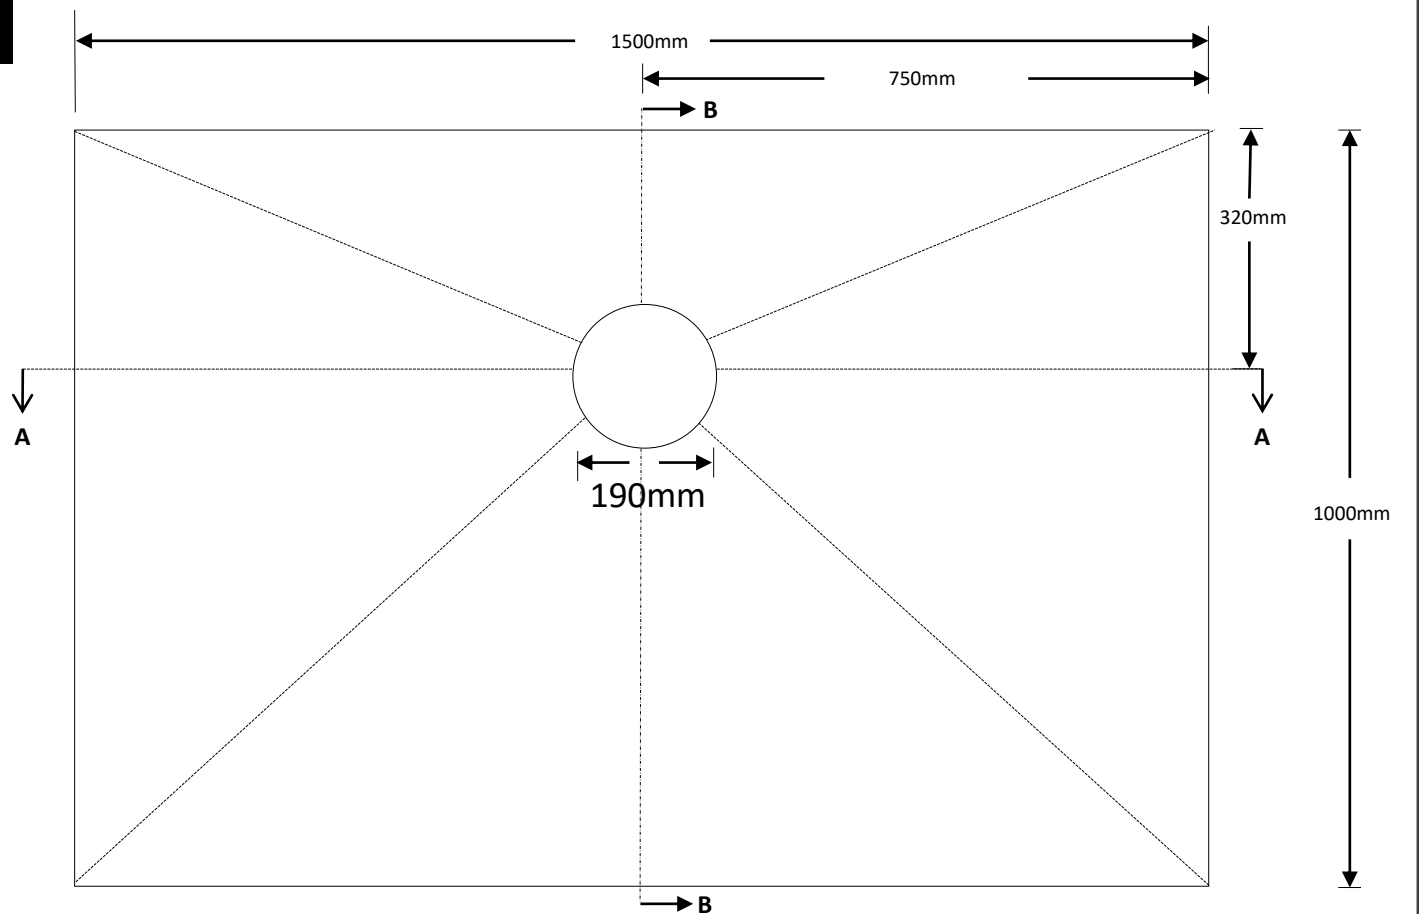

# Offset Drain

1000mm x 1500mm

Code: MXPST 1.0 -1.5 OFF

## Top View

## Bottom View