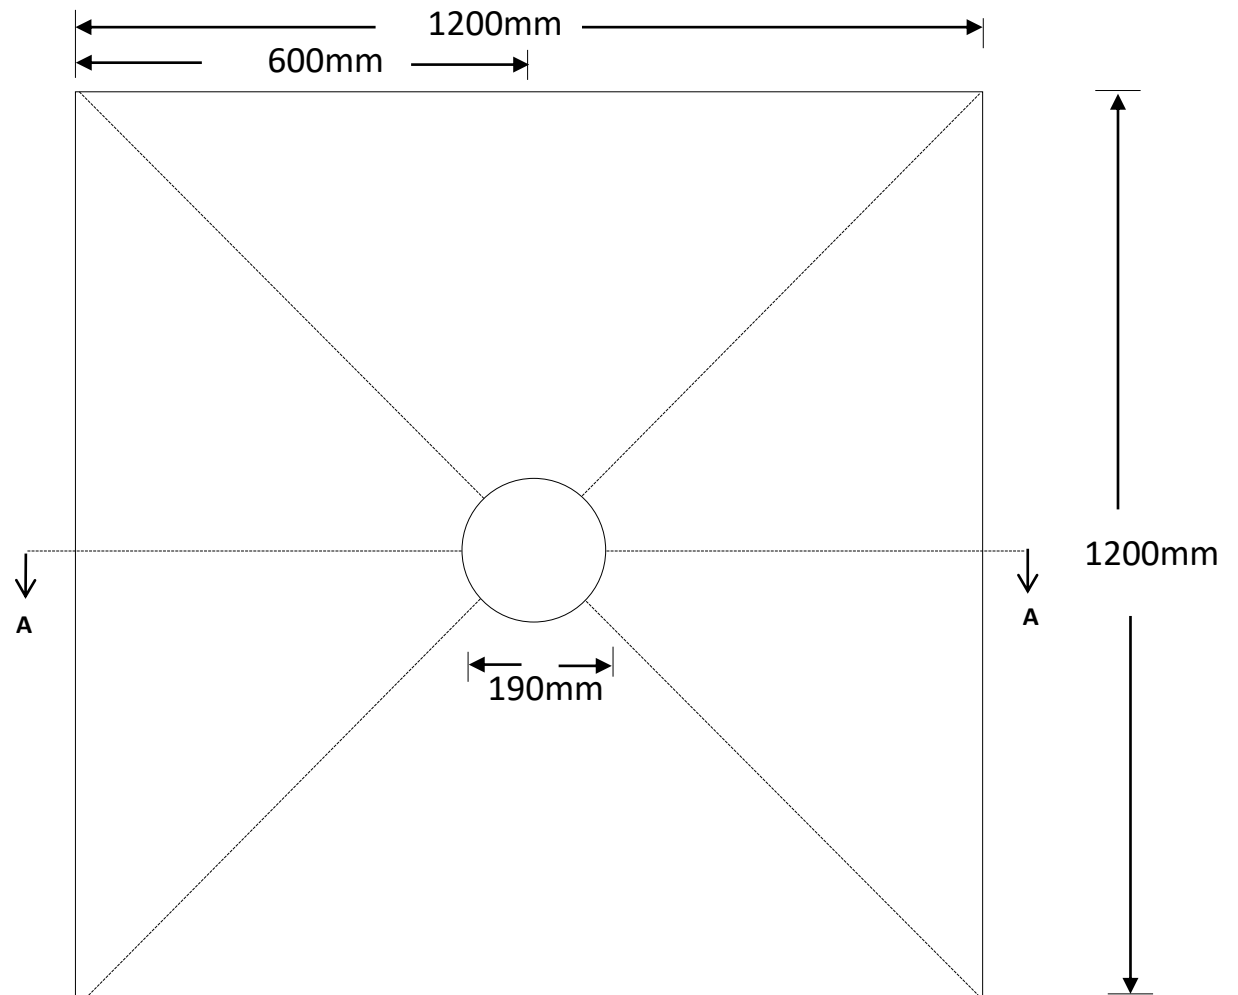

1.2m x 1.2m CD

1200mm x 1200mm

Code: MXPST 1.2 -1.2 CD

Top View

Bottom View