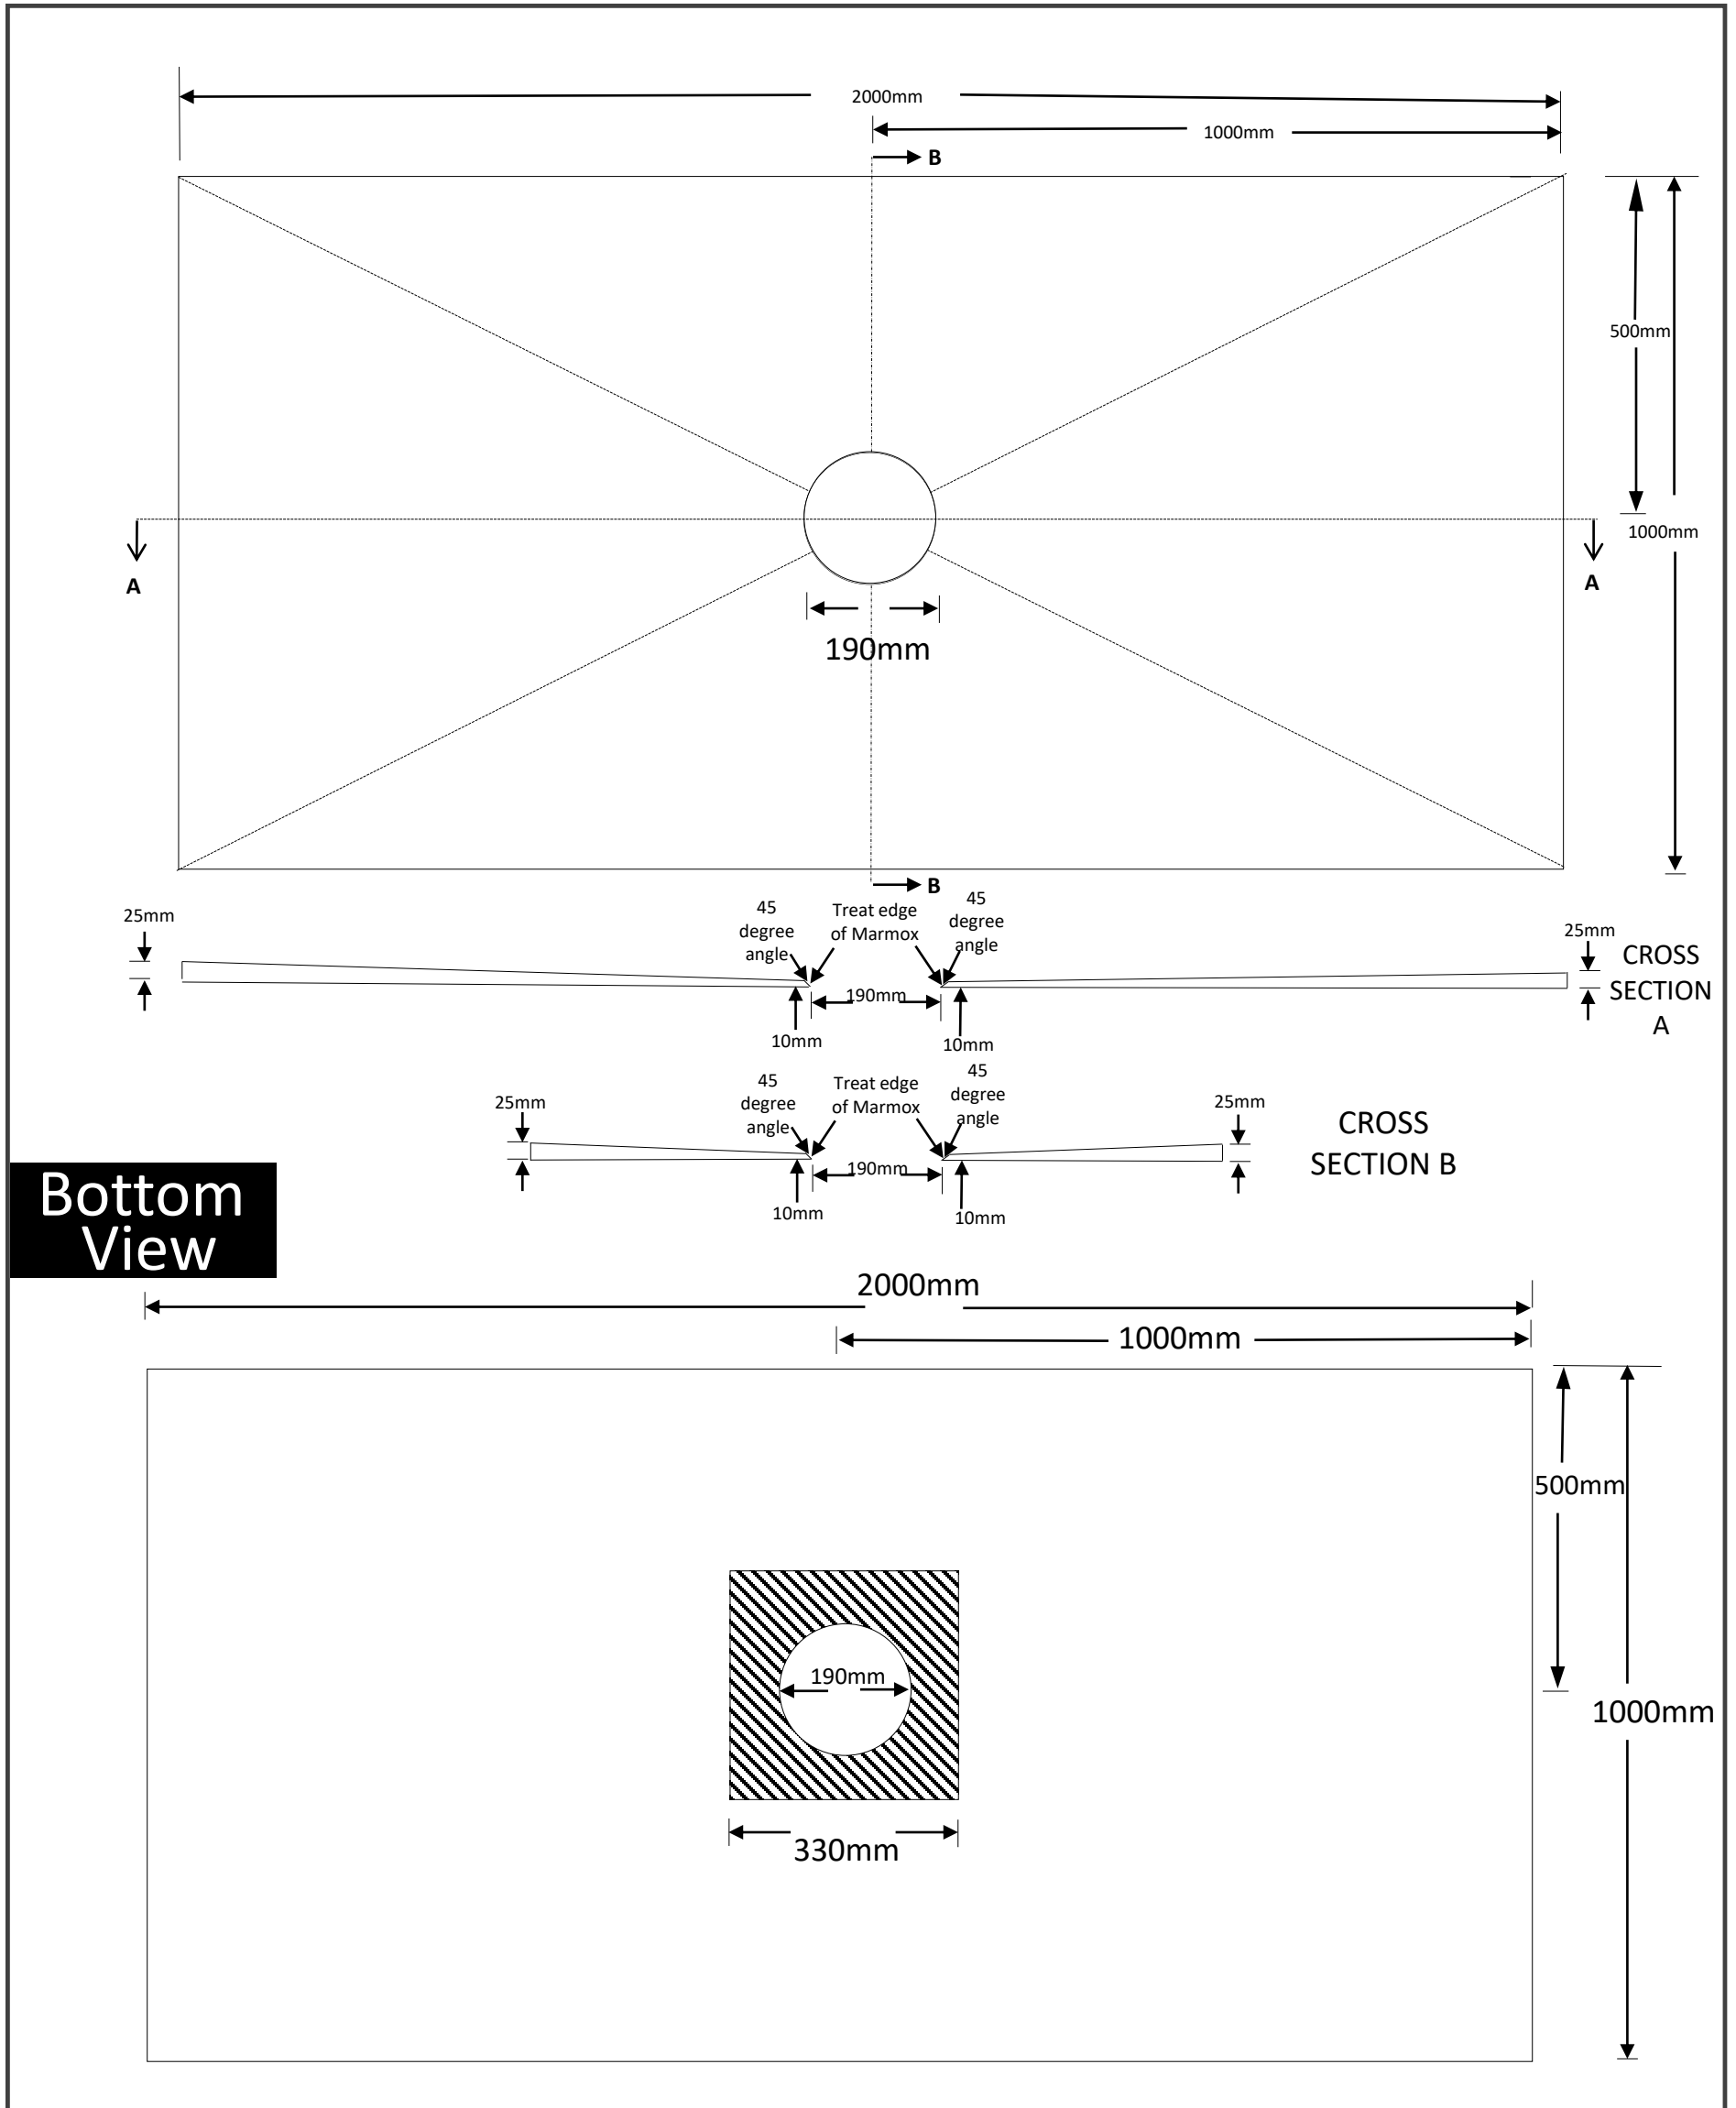

Centre Drain

1000mm x 2000mm

Code: MXPST 1.0 – 2.0 CD

Bottom View