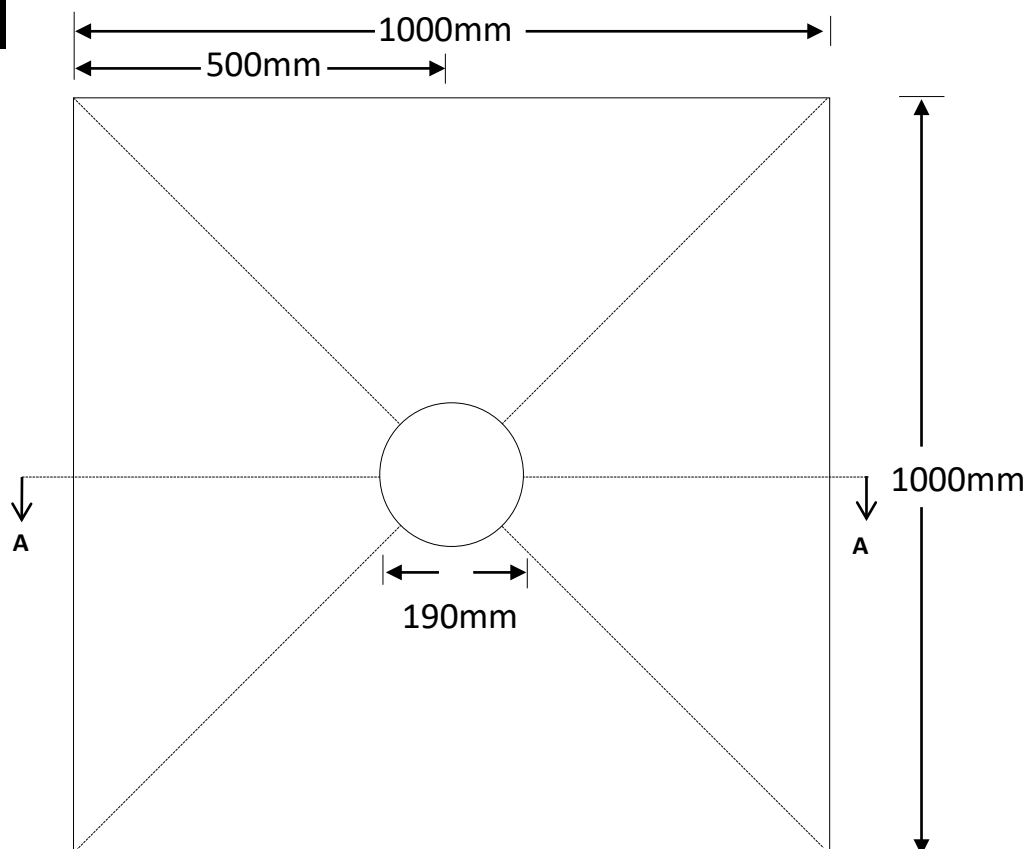

1m x 1m CD

1000mm x 1000mm

Code: MXPST 1.0 -1.0 CD

Top View

CROSS SECTION A

Bottom View