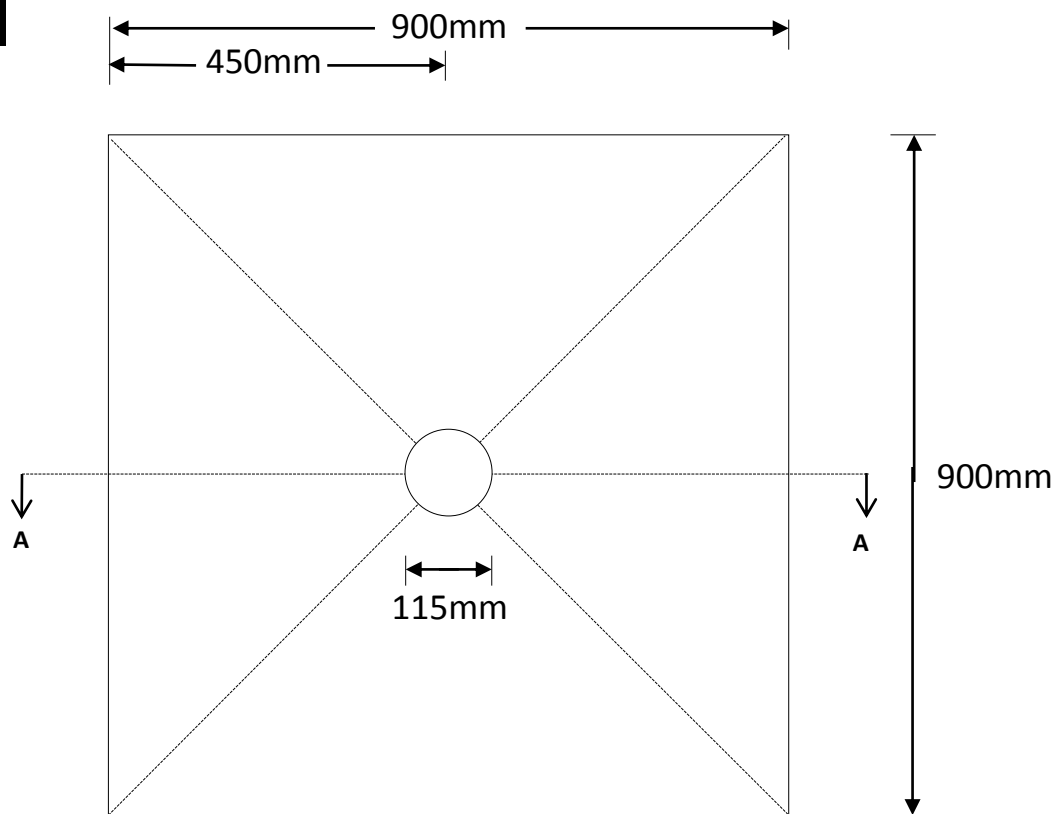

Centre Drain

900mm x 900mm

Code: MXPST 0.9 -0.9 CD

Top View

Bottom View