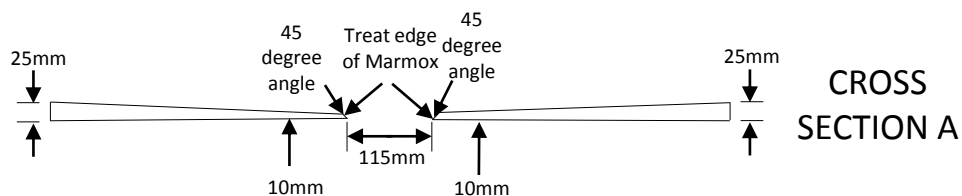

Centre Drain

900mm x 900mm

Code: MXPST 0.9 -0.9 CD

Top View

Bottom View